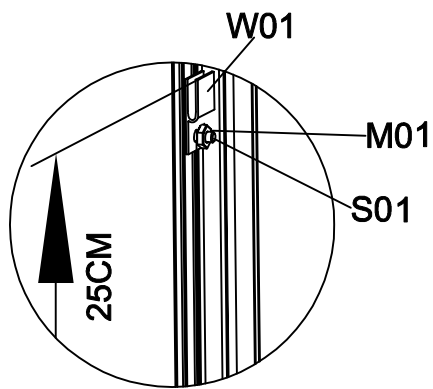

Rear Frame Assembly