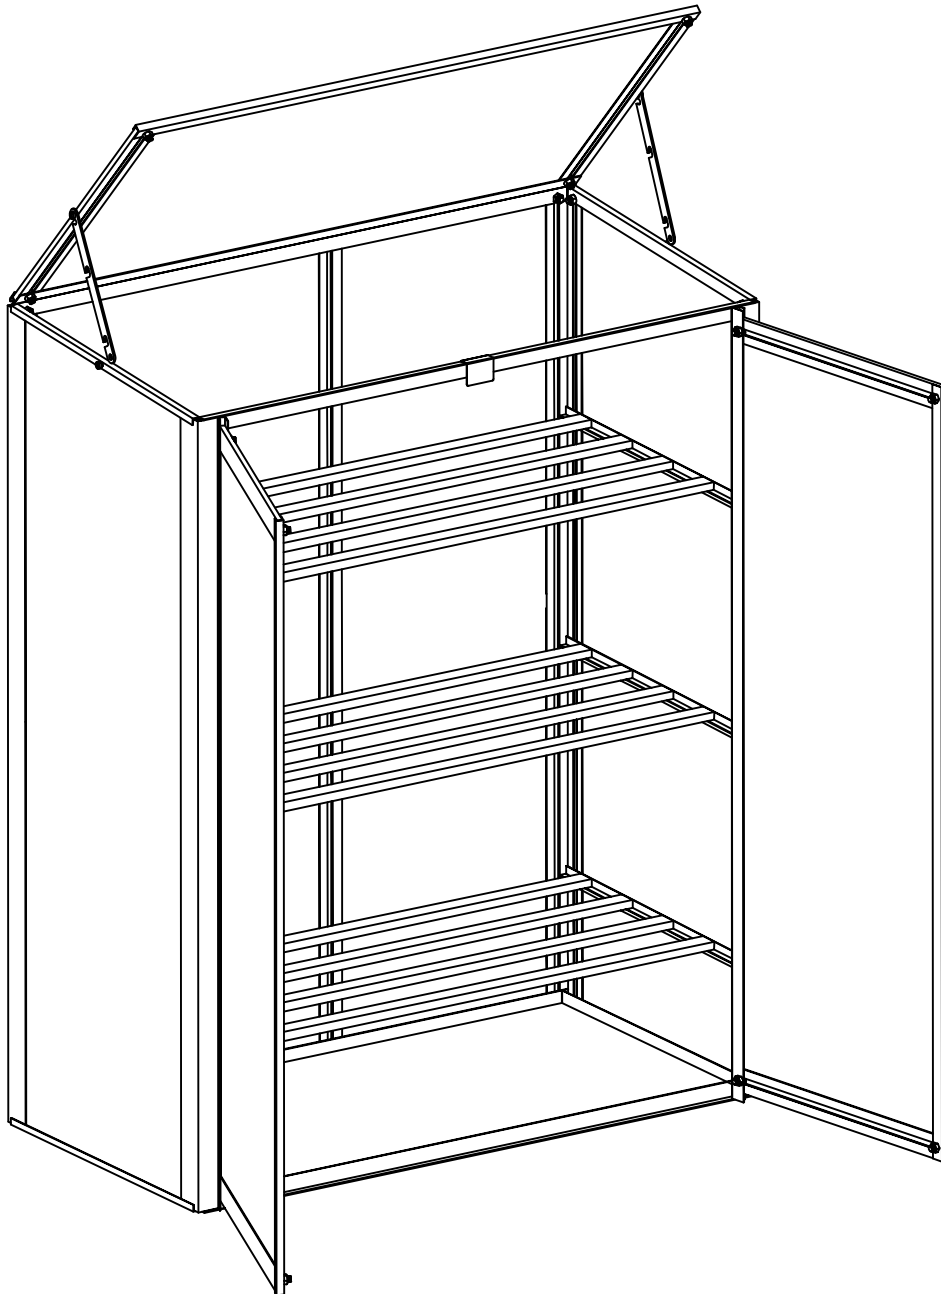

## Assembly instruction

**PRODUCT SIZE(LxWxH): 1'-3" x 2'-6" x 3'-3"**  
**PLEASE READ CAREFULLY BEFORE USE**

**Assembly**

Part	NO.	QTY.
	L01B	2
	L01A	2
	L05A	2
	L09	6
	L02A	12
	L03A	2
	L03B	2
	L03C	1
	L03D	2
	L03E	1
	L06	1
	L04B	1
	L04A	2
	L08A	2
	L08B	4
	L07	1

**PARTS**

Part	NO.	QTY.
	S01	66
	M01	66
	Z01	2
	Z02	4
	Stay	2
	Clasp	1
	WO1	12

**Polycarbonate**

Part	NO.	QTY.
	Y1	1
	Y2	2
	Y3	2
	Y4	2

**Notice: Please make sure the PC panel the side with words faces out.**