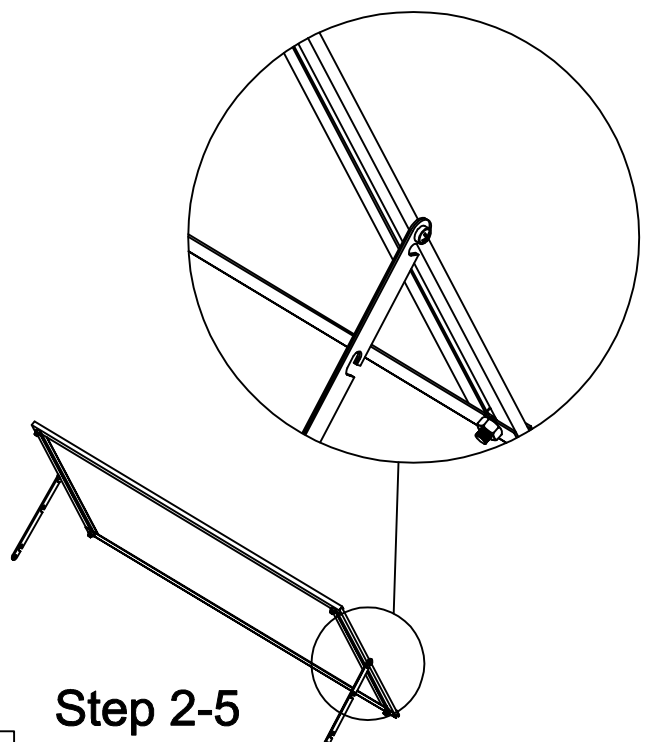

Lid Assembly