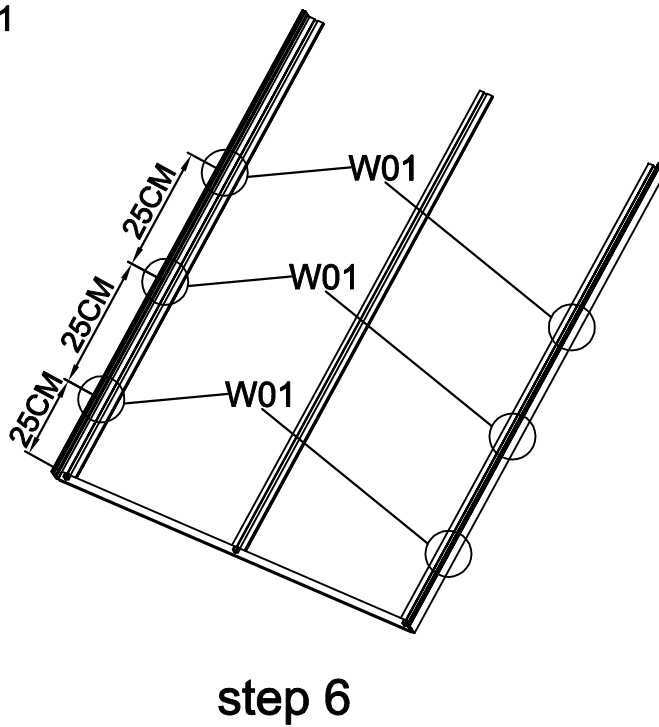

Rear Frame Assembly