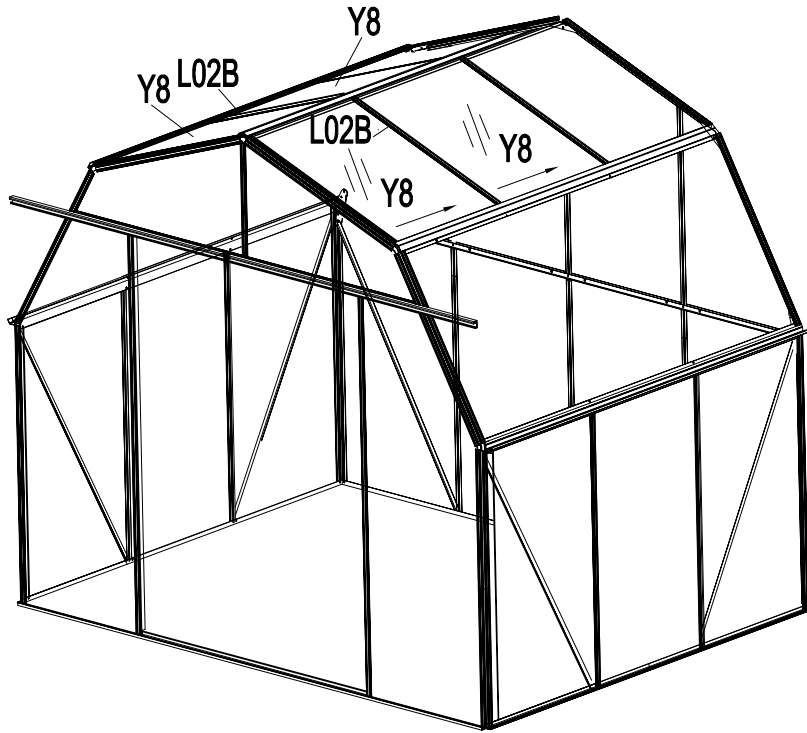

Grow-N-UP Greenhouse Assembly Instruction

PRODUCT SIZE(LxWxH): 6' x 8' x 7'

PLEASE READ CAREFULLY BEFORE ASSEMBLY

P2~P3 Door Frame Assembly P9~P14 Front Frame Assembly Parts NO. QTY

PART	NO.	Qty.
	L18A	3
	L18B	1
	L15	2
	L16A	1
	L16B	5

Step.6

Step.8

Step.17

Step.21

Step.23

PART	NO.	QTY.
	S01	16
	M01	16
	W05	12

Step.3

Step.4