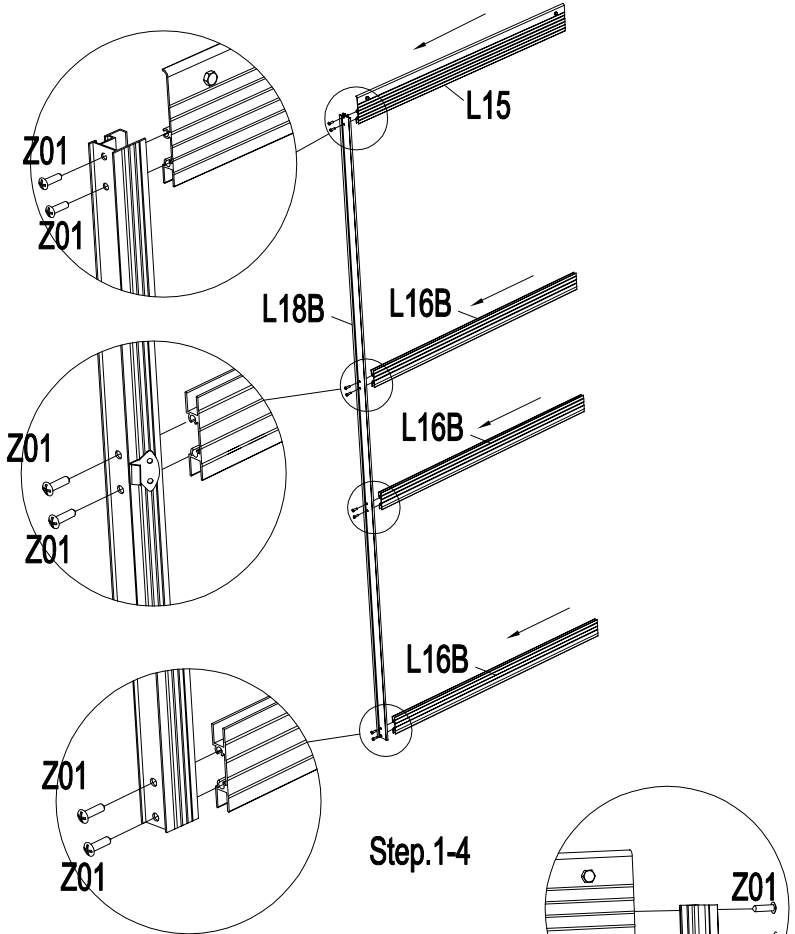

Grow-N-UP Greenhouse Assembly Instruction

PRODUCT SIZE(LxWxH): 6' x 8' x 7'

PLEASE READ CAREFULLY BEFORE ASSEMBLY

P2~P3 Door Frame Assembly P9~P14 Front Frame Assembly Parts NO. QTY

PART	NO.	Qty.
	L18A	3
	L18B	1
	L15	2
	L16A	1
	L16B	5

PART	NO.	QTY.
	L08B	2
	L07	2
	L06	3
	L02A	4
	L02B	8
	L03B	2
	L05C	4

PART	NO.	Qty.
	L18A	3
	L18B	1
	L15	2
	L16A	1
	L16B	5

P2 Door1 Frame Assembly

Step.1-2

Step.1-3

P3 Door2 Frame Assembly

Step.1-4

Step.1-5

Step.3-3

Step.3-4

Step.3-5

Step.3-6

Step.3-7

Step.3-8

Step.3-9

PART	NO.	QTY.
	L10	1
	L01A	1
	L01B	1
	L01D	1
	L01E	1
	L01F	2
	L04A	1
	L04B	1
	L05A	2
	L05B	2
	L03A	1
	L03B	2
	L03T	1
	L14	1