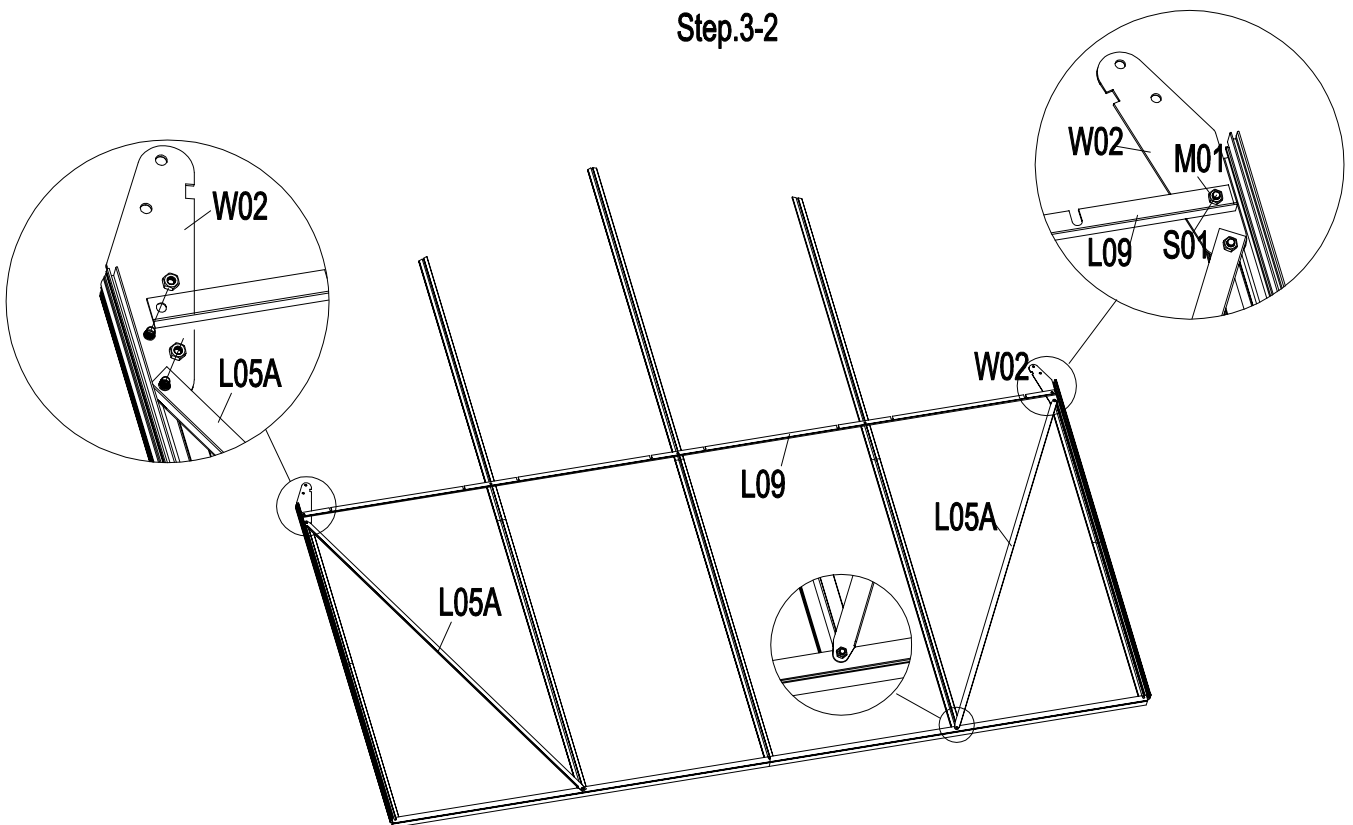

Grow-N-UP Greenhouse Assembly Instruction

PRODUCT SIZE(LxWxH): 6' x 8' x 7'

PLEASE READ CAREFULLY BEFORE ASSEMBLY

P2~P3 Door Frame Assembly P9~P14 Front Frame Assembly Parts NO. QTY

PART	NO.	Qty.
	L18A	3
	L18B	1
	L15	2
	L16A	1
	L16B	5

Step.1-6

PART	NO.	QTY.
	L19	4
	L20	2
	L21	2

P4 Window Frame Assembly

PART	NO.	QTY.
	L08A	1
	L09	1
	L01A	1
	L01B	1
	L01C	2
	L01F	2
	L03C	1
	L03D	1
	L03E	1
	L03B	4
	L05A	2

P5~P9 Rear Frame Assembly

Step.3-1

Step.3-2

Step.3-3

Step.3-4

Step.3-5

Step.3-6

Step.3-7

Step.3-8

Step.3-9

PART	NO.	QTY.
	L10	1
	L01A	1
	L01B	1
	L01D	1
	L01E	1
	L01F	2
	L04A	1
	L04B	1
	L05A	2
	L05B	2
	L03A	1
	L03B	2
	L03T	1
	L14	1