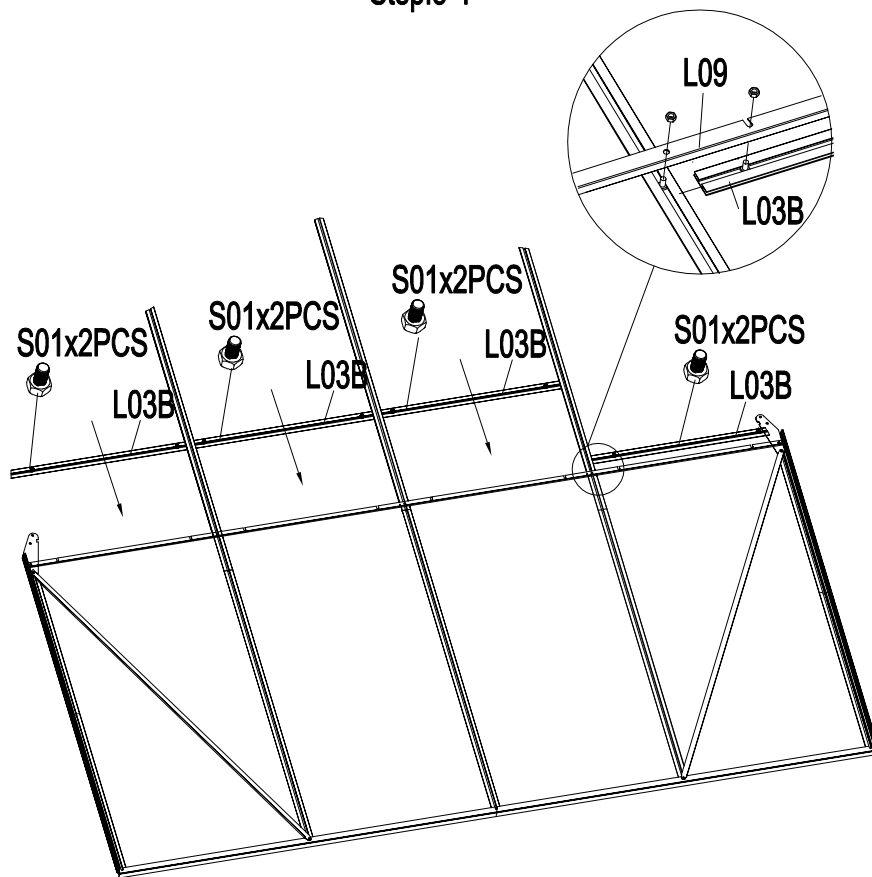

Grow-N-UP Greenhouse Assembly Instruction

PRODUCT SIZE(LxWxH): 6' x 8' x 7'

PLEASE READ CAREFULLY BEFORE ASSEMBLY

P2~P3 Door Frame Assembly P9~P14 Front Frame Assembly Parts NO. QTY

PART	NO.	Qty.
	L18A	3
	L18B	1
	L15	2
	L16A	1
	L16B	5

PART	NO.	QTY.
	L08B	2
	L07	2
	L06	3
	L02A	4
	L02B	8
	L03B	2
	L05C	4

PART	NO.	Qty.
	L18A	3
	L18B	1
	L15	2
	L16A	1
	L16B	5

P2 Door1 Frame Assembly

Step.1-2

Step.1-3

P3 Door2 Frame Assembly

Step.1-4

Step.1-5

Step.1-6

PART	NO.	QTY.
	L19	4
	L20	2
	L21	2

P4 Window Frame Assembly

PART	NO.	QTY.
	L08A	1
	L09	1
	L01A	1
	L01B	1
	L01C	2
	L01F	2
	L03C	1
	L03D	1
	L03E	1
	L03B	4
	L05A	2

P5~P9 Rear Frame Assembly

Step.3-1

Step.3-2

Step.3-3

Step.3-4

Step.3-5

Step.3-6

Step.3-7

Step.3-8

Step.3-9

PART	NO.	QTY.
	L10	1
	L01A	1
	L01B	1
	L01D	1
	L01E	1
	L01F	2
	L04A	1
	L04B	1
	L05A	2
	L05B	2
	L03A	1
	L03B	2
	L03T	1
	L14	1