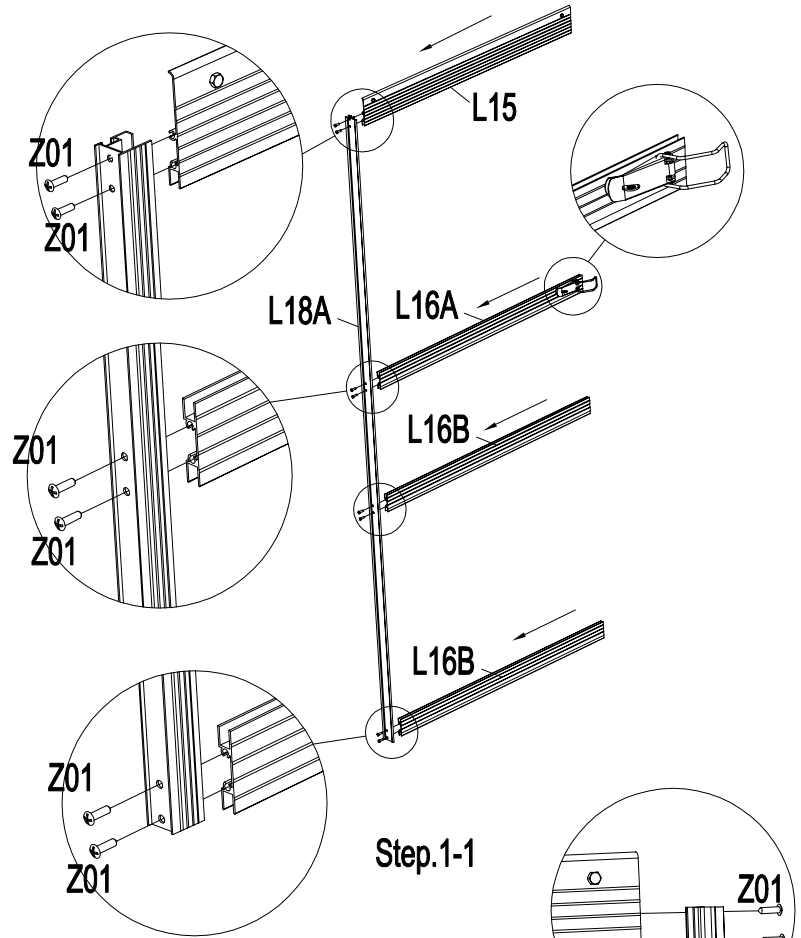

Grow-N-UP Greenhouse Assembly Instruction

PRODUCT SIZE(LxWxH): 6' x 8' x 7'

PLEASE READ CAREFULLY BEFORE ASSEMBLY

P2~P3 Door Frame Assembly P9~P14 Front Frame Assembly Parts NO. QTY

PART	NO.	Qty.
	L18A	3
	L18B	1
	L15	2
	L16A	1
	L16B	5

PART	NO.	QTY.
	L10	1
	L01A	1
	L01B	1
	L01D	1
	L01E	1
	L01F	2
	L04A	1
	L04B	1
	L05A	2
	L05B	2
	L03A	1
	L03B	2
	L03T	1
	L14	1

PART	NO.	QTY.
	W06	2
	W08	2
	W01	6
	W02	4
	W03	2
	W04	9
	J01	6
	J02R/L	2/2
	J03R/L	1/1
	S02	3
	M01	104
	S01	101
	Z01	32
	Z02	8
	Z03	6
	J04	1

Y1	6
Y2	2
Y3	2
Y4	2
Y5	2
Y6	6
Y7	4
Y8	6
Y9	2
Y10	2
Y11	4
Y12	2

P4 Window Frame Assembly

PART	NO.	QTY.
	L19	4
	L20	2
	L21	2

P5~P9 Rear Frame Assembly

PART	NO.	QTY.
	L08A	1
	L09	1
	L01A	1
	L01B	1
	L01C	2
	L01F	2
	L03C	1
	L03D	1
	L03E	1
	L03B	4
	L05A	2

PART	NO.	QTY.
	L08B	2
	L07	2
	L06	3
	L02A	4
	L02B	8
	L03B	2
	L05C	4

PART	NO.	Qty.
	L18A	3
	L18B	1
	L15	2
	L16A	1
	L16B	5

P2 Door1 Frame Assembly

Step.1-2

Step.1-3

P3 Door2 Frame Assembly

Step.1-4

Step.1-5