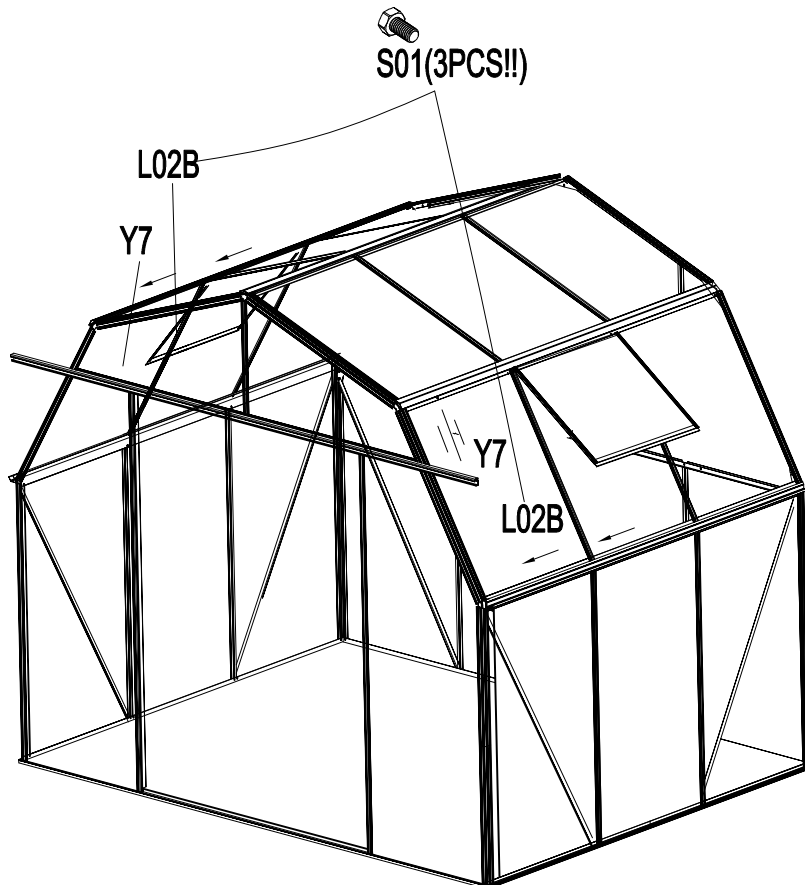

Grow-N-UP Greenhouse Assembly Instruction

PRODUCT SIZE(LxWxH): 6' x 8' x 7'

PLEASE READ CAREFULLY BEFORE ASSEMBLY

P2~P3 Door Frame Assembly P9~P14 Front Frame Assembly Parts NO. QTY

PART	NO.	Qty.
	L18A	3
	L18B	1
	L15	2
	L16A	1
	L16B	5

Step.6

Step.8

Step.17

Step.21

Step.23

PART	NO.	QTY.
	S01	16
	M01	16
	W05	12

Step.3

Step.4