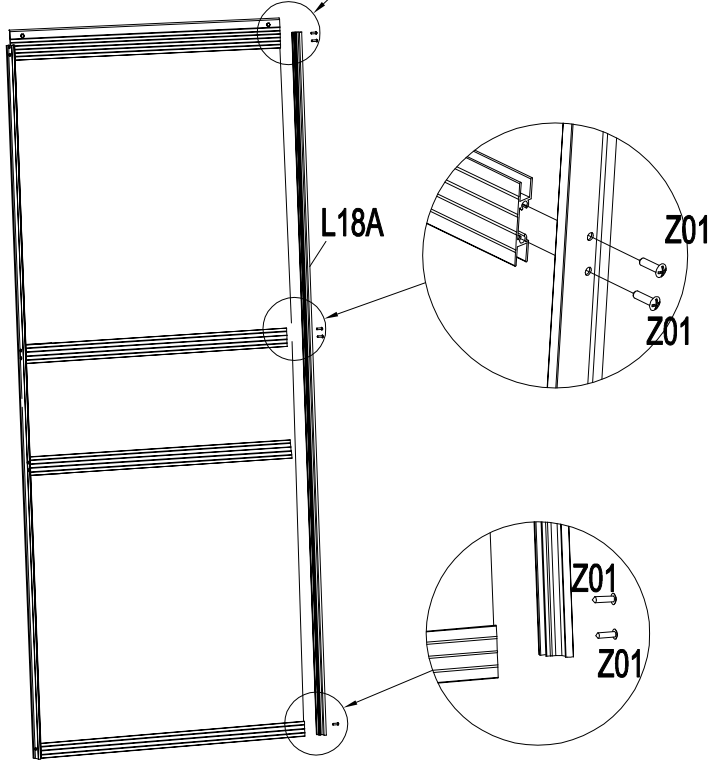

Grow-N-UP Greenhouse Assembly Instruction

PRODUCT SIZE(LxWxH): 6' x 8' x 7'

PLEASE READ CAREFULLY BEFORE ASSEMBLY

P2~P3 Door Frame Assembly P9~P14 Front Frame Assembly Parts NO. QTY

PART	NO.	Qty.
	L18A	3
	L18B	1
	L15	2
	L16A	1
	L16B	5

PART	NO.	QTY.
	L08B	2
	L07	2
	L06	3
	L02A	4
	L02B	8
	L03B	2
	L05C	4

PART	NO.	Qty.
	L18A	3
	L18B	1
	L15	2
	L16A	1
	L16B	5

P2 Door1 Frame Assembly

Step.1-2

Step.1-3

P3 Door2 Frame Assembly

Step.1-4

Step.1-5