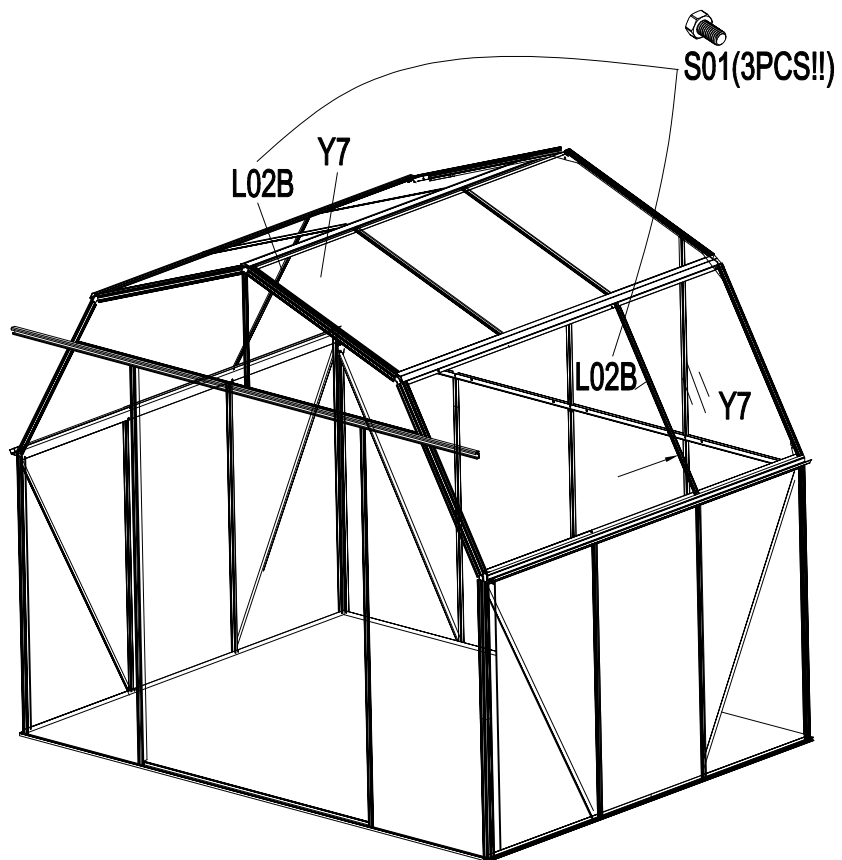

Grow-N-UP Greenhouse Assembly Instruction

PRODUCT SIZE(LxWxH): 6' x 8' x 7'

PLEASE READ CAREFULLY BEFORE ASSEMBLY

P2~P3 Door Frame Assembly P9~P14 Front Frame Assembly Parts NO. QTY

PART	NO.	Qty.
	L18A	3
	L18B	1
	L15	2
	L16A	1
	L16B	5

Step.6

Step.8

Step.17

Step.21

Step.23

PART	NO.	QTY.
	S01	16
	M01	16
	W05	12

Step.3

Step.4