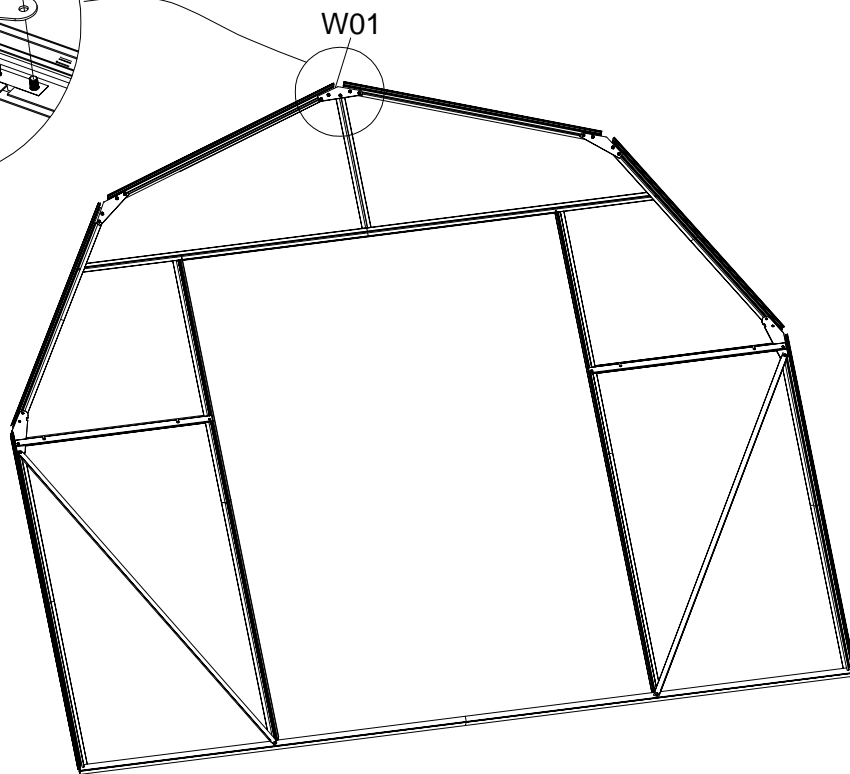

Grow-N-UP Greenhouse Assembly Instruction

PRODUCT SIZE(LxWxH): 10' x 8' x 7'

PLEASE READ CAREFULLY BEFORE ASSEMBLY

P2~P3 Door Frame Assembly P9~P14 Front Frame Assembly Parts NO. QTY.

PART	NO.	Qty.
	L18A	3
	L18B	1
	L15	2
	L16A	1
	L16B	5

Step.4-7

Step.4-8

Step.4-9

Step.4-10

Step.4-11

Step.4-12

Step.4-13

Step.4-14