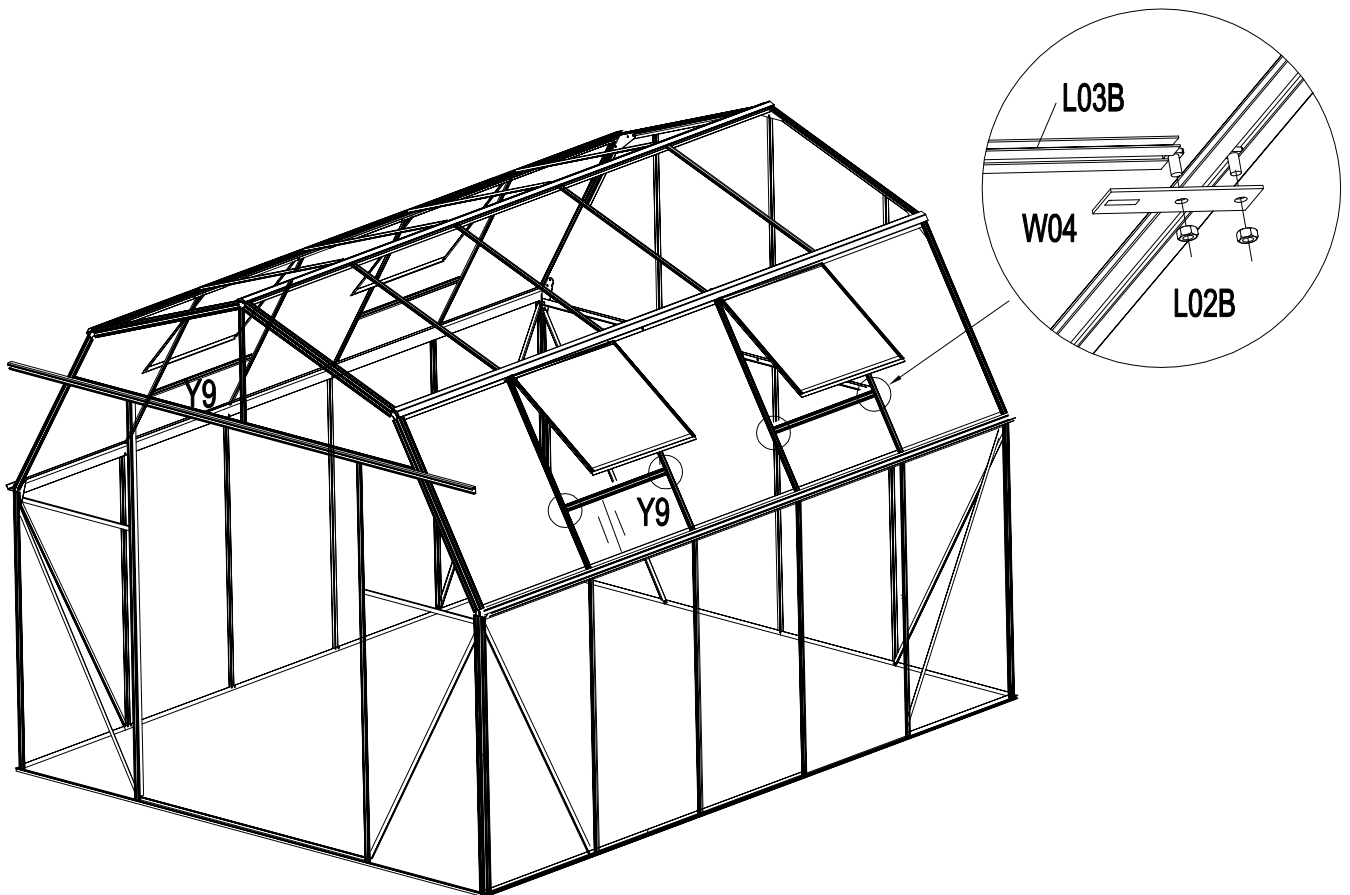

Grow-N-UP Greenhouse Assembly Instruction

PRODUCT SIZE(LxWxH): 10' x 8' x 7'

PLEASE READ CAREFULLY BEFORE ASSEMBLY

P2~P3 Door Frame Assembly P9~P14 Front Frame Assembly Parts NO. QTY.

PART	NO.	Qty.
	L18A	3
	L18B	1
	L15	2
	L16A	1
	L16B	5

Step.14

Step.15

Step.16

Step.17

Step.18

Step.19

Step.20

Step.21