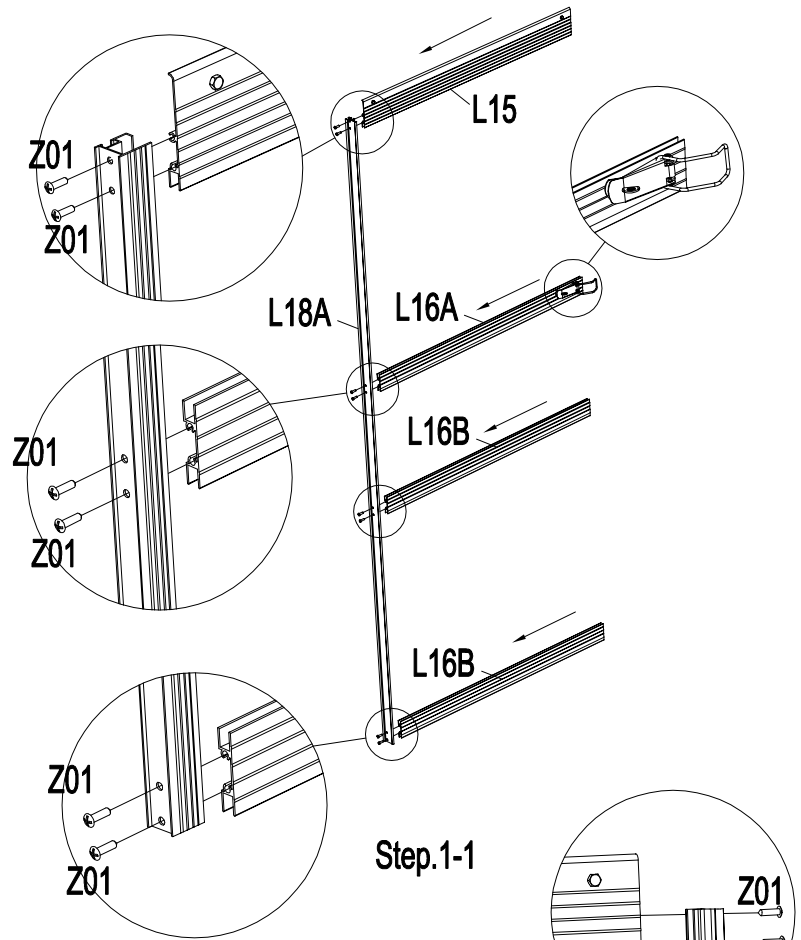

Grow-N-UP Greenhouse Assembly Instruction

PRODUCT SIZE(LxWxH): 10' x 8' x 7'

PLEASE READ CAREFULLY BEFORE ASSEMBLY

P2~P3 Door Frame Assembly P9~P14 Front Frame Assembly Parts NO. QTY.

PART	NO.	Qty.
	L18A	3
	L18B	1
	L15	2
	L16A	1
	L16B	5

PART	NO.	QTY.
	L10	1
	L01A	1
	L01B	1
	L01D	1
	L01E	1
	L01F	2
	L04A	1
	L04B	1
	L05A	2
	L05B	2
	L03A	1
	L03B	2
	L03T	1
	L14	1

PART	NO.	QTY.
	W06	4
	W08	4
	W01	6
	W02	4
	W03	2
	W04	13
	J01	6
	J02R/L	2/2
	J03R/L	1/1
	S02	3
	M01	140
	S01	137
	Z01	32
	Z02	16
	Z03	10
	J04	1

Y1	6
Y2	2
Y3	2
Y4	2
Y5	2
Y6	10
Y7	6
Y8	10
Y9	4
Y10	4
Y11	4
Y12	2

P4 Window Frame Assembly

PART	NO.	QTY.
	L19	8
	L20	4
	L21	4

P5~P9 Rear Frame Assembly

PART	NO.	QTY.
	L08A	1
	L09	1
	L01A	1
	L01B	1
	L01C	2
	L01F	2
	L02C	1
	L02D	1
	L02E	1
	L03B	4
	L05A	2

PART	NO.	QTY.
	L08B	2
	L07	2
	L06	3
	L02A	8
	L02B	16
	L03B	4
	L05C	4

Notice: Please make sure the PC panel the side with words faces out.

PART	NO.	Qty.
	L18A	3
	L18B	1
	L15	2
	L16A	1
	L16B	5

P2 Door1 Frame Assembly