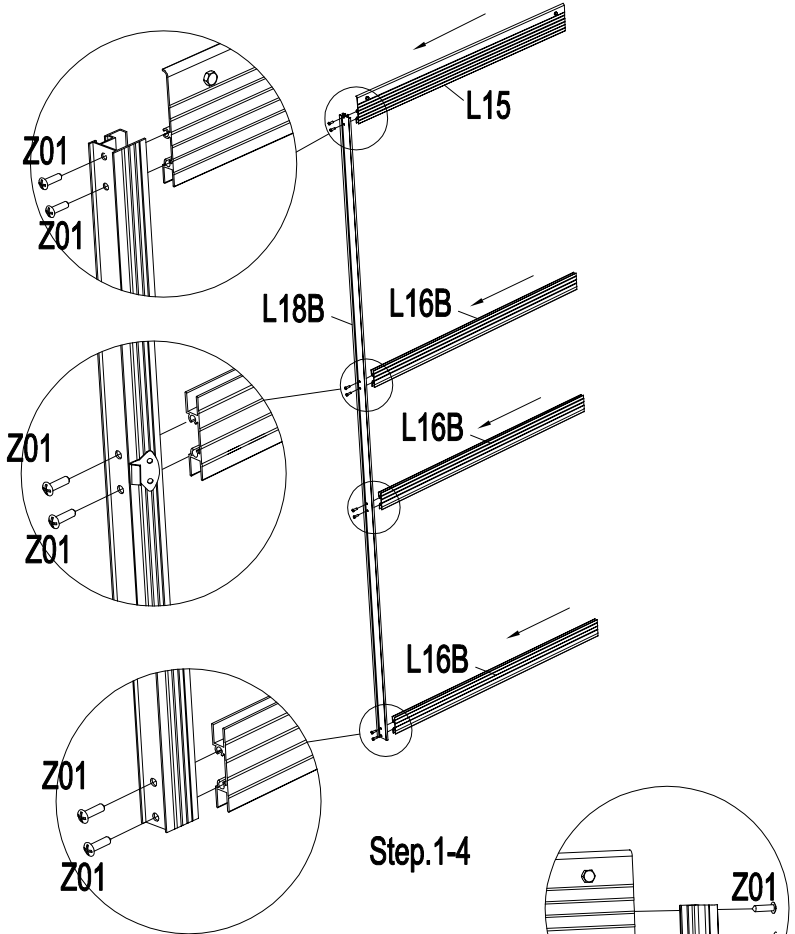

Grow-N-UP Greenhouse Assembly Instruction

PRODUCT SIZE(LxWxH): 10' x 8' x 7'

PLEASE READ CAREFULLY BEFORE ASSEMBLY

P2~P3 Door Frame Assembly P9~P14 Front Frame Assembly Parts NO. QTY.

PART	NO.	Qty.
	L18A	3
	L18B	1
	L15	2
	L16A	1
	L16B	5

PART	NO.	QTY.
	L08B	2
	L07	2
	L06	3
	L02A	8
	L02B	16
	L03B	4
	L05C	4

Notice: Please make sure the PC panel the side with words faces out.

PART	NO.	Qty.
	L18A	3
	L18B	1
	L15	2
	L16A	1
	L16B	5

P2 Door1 Frame Assembly

Step.1-2

Step.1-3

P3 Door2 Frame Assembly

Step.1-5

Step.1-6

PART	NO.	QTY.
	L19	8
	L20	4
	L21	4

P4 Window Frame Assembly

PART	NO.	QTY.
	L08A	1
	L09	1
	L01A	1
	L01B	1
	L01C	2
	L01F	2
	L02C	1
	L02D	1
	L02E	1
	L03B	4
	L05A	2