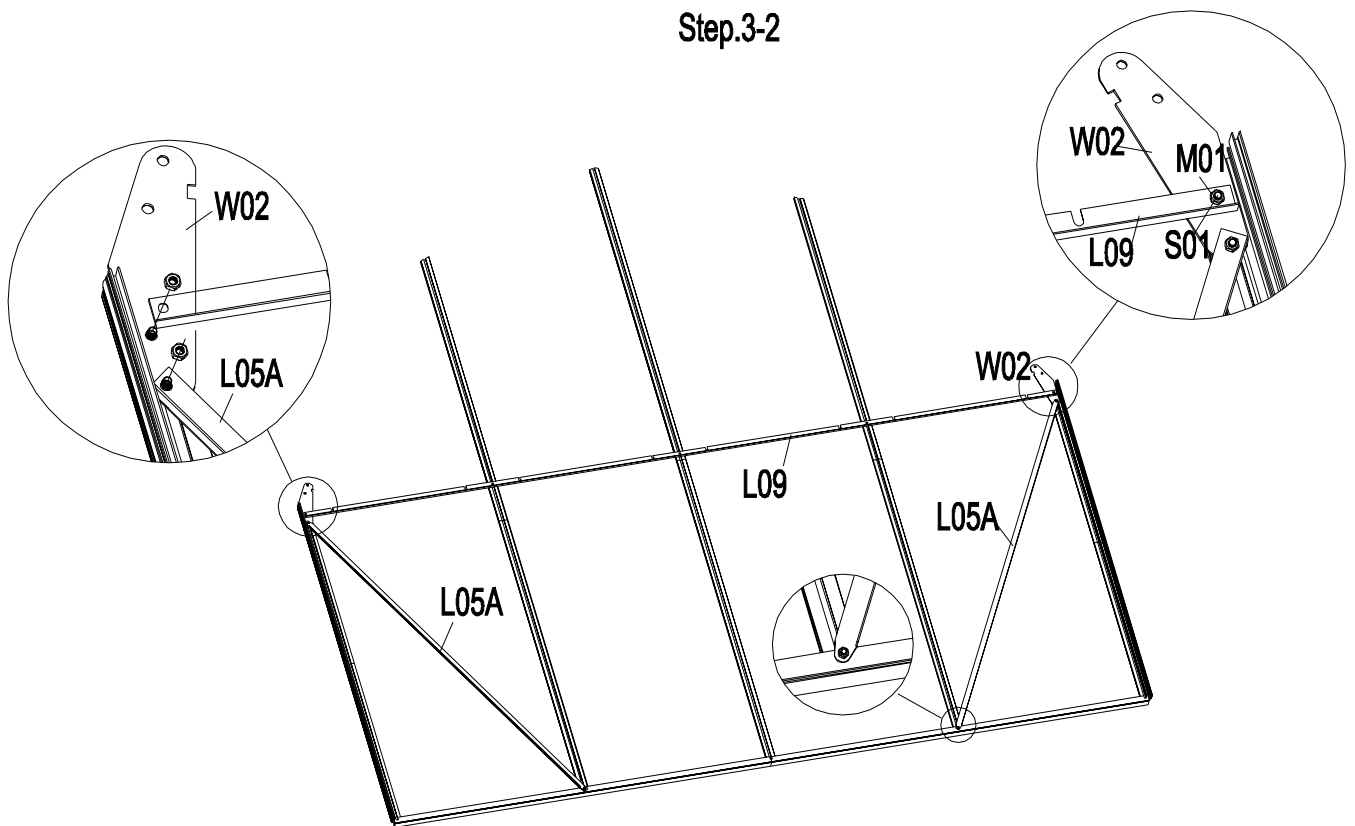

Grow-N-UP Greenhouse

Assembly Instruction

PRODUCT SIZE(LxWxH): 8' x 8' x 7'

PLEASE READ CAREFULLY BEFORE ASSEMBLY

P2~P3 Door Frame Assembly P9~P14 Front Frame Assembly Parts NO. QTY.

PART	NO.	Qty.
	L18A	3
	L18B	1
	L15	2
	L16A	1
	L16B	5

PART	NO.	QTY.
	L19	4
	L20	2
	L21	2

P4 Window Frame Assembly

PART	NO.	QTY.
	L08A	1
	L09	1
	L01A	1
	L01B	1
	L01C	2
	L01F	2
	L03C	1
	L03D	1
	L03E	1
	L03B	4
	L05A	2

P5~P9 Rear Frame Assembly

Step.3-1

Step.3-2

Step.3-3