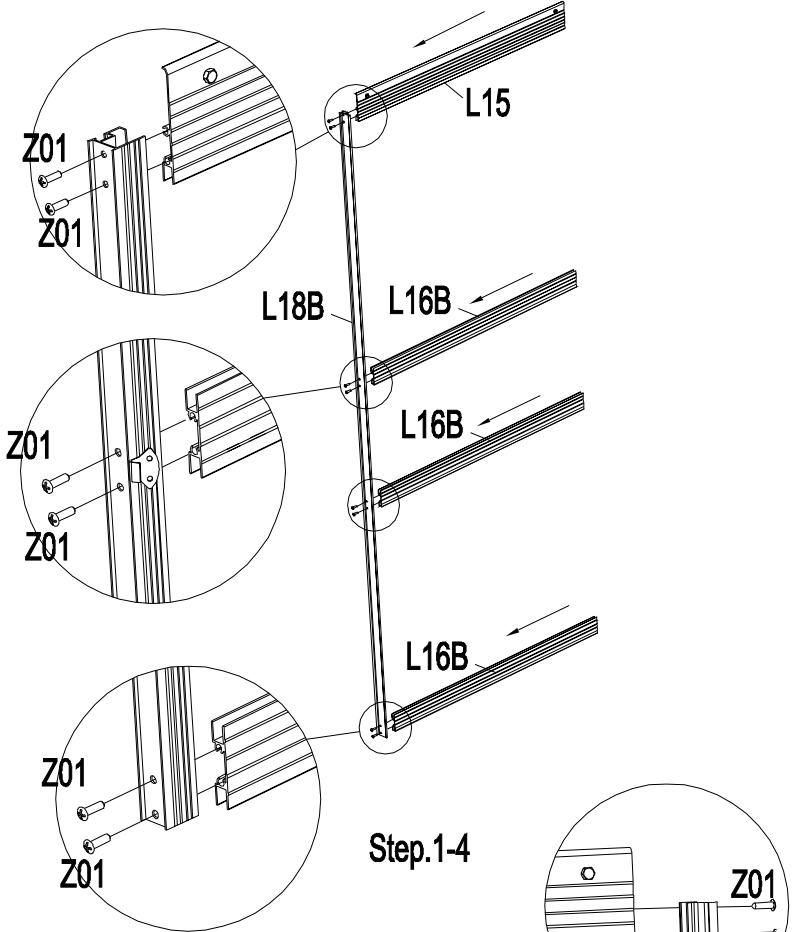

Grow-N-UP Greenhouse

Assembly Instruction

PRODUCT SIZE(LxWxH): 8' x 8' x 7'

PLEASE READ CAREFULLY BEFORE ASSEMBLY

P2~P3 Door Frame Assembly P9~P14 Front Frame Assembly Parts NO. QTY.

PART	NO.	Qty.
	L18A	3
	L18B	1
	L15	2
	L16A	1
	L16B	5

PART	NO.	QTY.
	L10	1
	L01A	1
	L01B	1
	L01D	1
	L01E	1
	L01F	2
	L04A	1
	L04B	1
	L05A	2
	L05B	2
	L03A	1
	L03B	2
	L03T	1
	L14	1

PART	NO.	QTY.
	W06	2
	W08	2
	W01	6
	W02	4
	W03	2
	W04	9
	J01	6
	J02R/L	2/2
	J03R/L	1/1
	S02	2
	M01	116
	S01	114
	Z01	32
	Z02	8
	Z03	6
	J04	1

PART	NO.	QTY.
	L08B	2
	L07	2
	L06	3
	L02A	6
	L02B	12
	L03B	2
	L05C	4

PART	NO.	Qty.
	L18A	3
	L18B	1
	L15	2
	L16A	1
	L16B	5

P2 Door1 Frame Assembly

Step.1-2

Step.1-3

P3 Door2 Frame Assembly

Step.1-5

Step.1-6