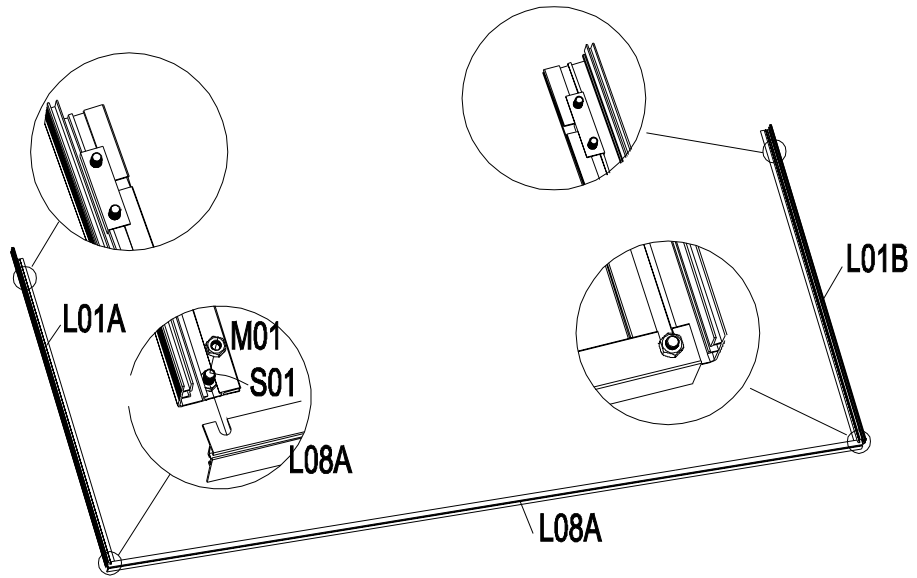

PART	NO.	QTY.
	L08A	1
	L09	1
	L01A	1
	L01B	1
	L01C	2
	L01F	2
	L03C	1
	L03D	1
	L03E	1
	L03B	4
	L05A	2

P5~P9 Rear Frame Assembly

Step.3-1