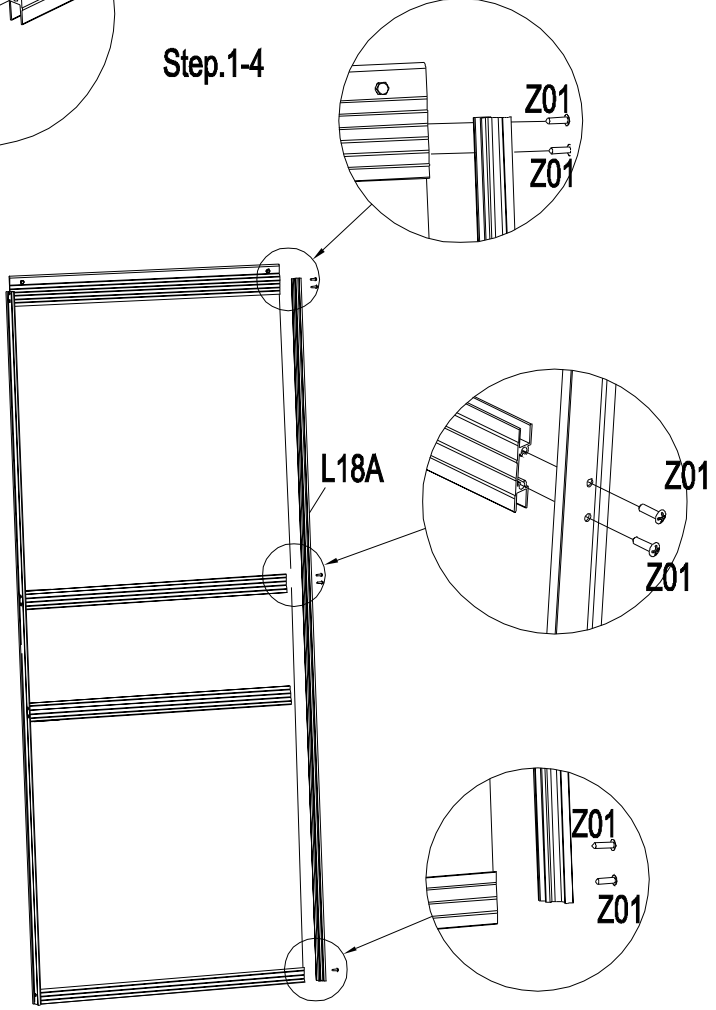

Grow-N-UP Greenhouse

Assembly Instruction

PRODUCT SIZE(LxWxH): 8' x 8' x 7'

PLEASE READ CAREFULLY BEFORE ASSEMBLY

P2~P3 Door Frame Assembly P9~P14 Front Frame Assembly Parts NO. QTY.

PART	NO.	Qty.
	L18A	3
	L18B	1
	L15	2
	L16A	1
	L16B	5

PART	NO.	QTY.
	L08B	2
	L07	2
	L06	3
	L02A	6
	L02B	12
	L03B	2
	L05C	4

PART	NO.	Qty.
	L18A	3
	L18B	1
	L15	2
	L16A	1
	L16B	5

P2 Door1 Frame Assembly

Step.1-2

Step.1-3

P3 Door2 Frame Assembly

Step.1-5

Step.1-6