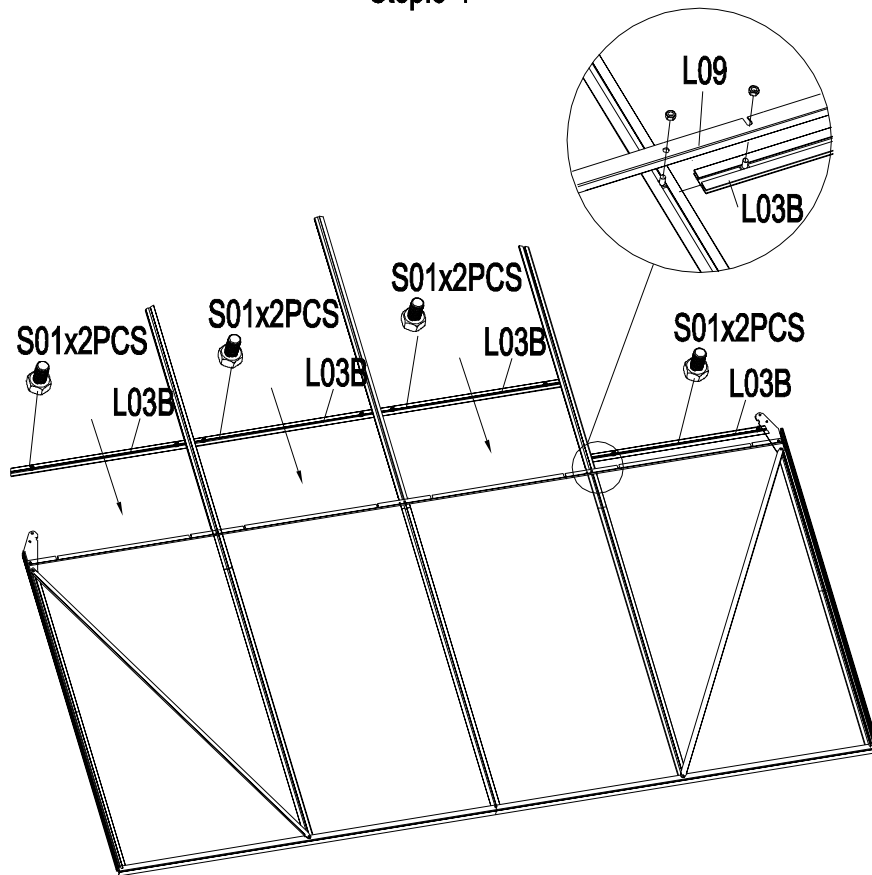

Grow-N-UP Greenhouse

Assembly Instruction

PRODUCT SIZE(LxWxH): 8' x 8' x 7'

PLEASE READ CAREFULLY BEFORE ASSEMBLY

P2~P3 Door Frame Assembly P9~P14 Front Frame Assembly Parts NO. QTY.

PART	NO.	Qty.
	L18A	3
	L18B	1
	L15	2
	L16A	1
	L16B	5

PART	NO.	QTY.
	L08B	2
	L07	2
	L06	3
	L02A	6
	L02B	12
	L03B	2
	L05C	4

PART	NO.	Qty.
	L18A	3
	L18B	1
	L15	2
	L16A	1
	L16B	5

P2 Door1 Frame Assembly

Step.1-2

Step.1-3

P3 Door2 Frame Assembly

Step.1-5

Step.1-6

PART	NO.	QTY.
	L19	4
	L20	2
	L21	2

P4 Window Frame Assembly

PART	NO.	QTY.
	L08A	1
	L09	1
	L01A	1
	L01B	1
	L01C	2
	L01F	2
	L03C	1
	L03D	1
	L03E	1
	L03B	4
	L05A	2

P5~P9 Rear Frame Assembly

Step.3-1

Step.3-2

Step.3-3

Step.3-4

Step.3-5

Step.3-6

Step.3-7

Step.3-8

Step.3-9

PART	NO.	QTY.
	L10	1
	L01A	1
	L01B	1
	L01D	1
	L01E	1
	L01F	2
	L04A	1
	L04B	1
	L05A	2
	L05B	2
	L03A	1
	L03B	2
	L03T	1
	L14	1

P10~P17 Front Frame Assembly