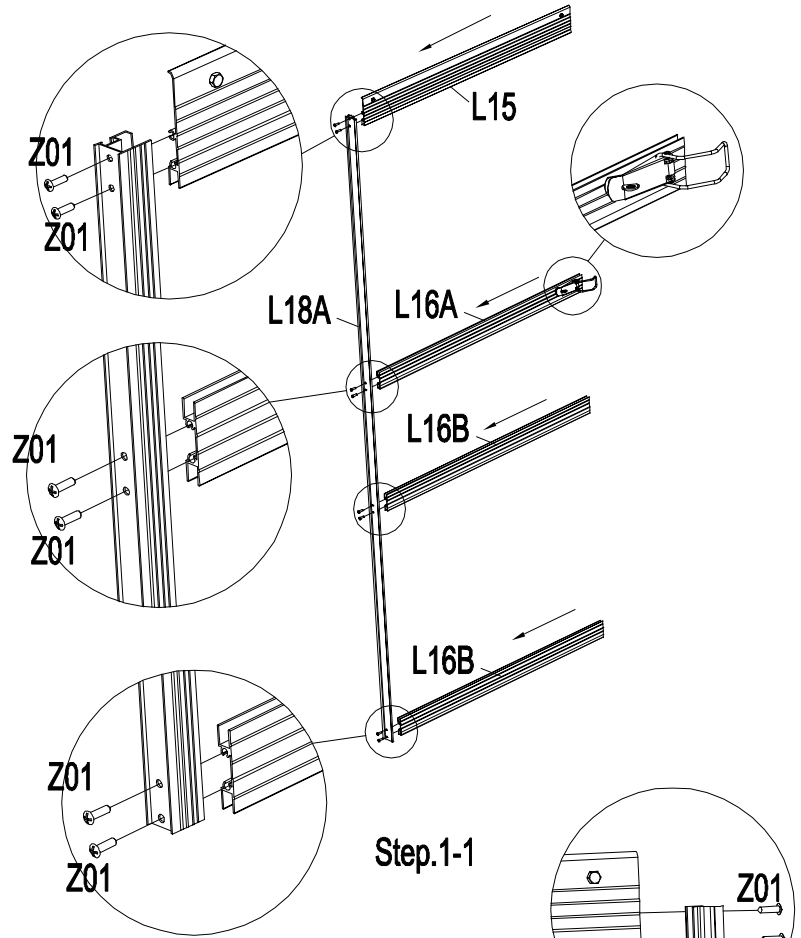

Grow-N-UP Greenhouse

Assembly Instruction

PRODUCT SIZE(LxWxH): 8' x 8' x 7'

PLEASE READ CAREFULLY BEFORE ASSEMBLY

P2~P3 Door Frame Assembly P9~P14 Front Frame Assembly Parts NO. QTY.

PART	NO.	Qty.
	L18A	3
	L18B	1
	L15	2
	L16A	1
	L16B	5

PART	NO.	QTY.
	L10	1
	L01A	1
	L01B	1
	L01D	1
	L01E	1
	L01F	2
	L04A	1
	L04B	1
	L05A	2
	L05B	2
	L03A	1
	L03B	2
	L03T	1
	L14	1

PART	NO.	QTY.
	W06	2
	W08	2
	W01	6
	W02	4
	W03	2
	W04	9
	J01	6
	J02R/L	2/2
	J03R/L	1/1
	S02	2
	M01	116
	S01	114
	Z01	32
	Z02	8
	Z03	6
	J04	1

Y1	4
Y2	2
Y3	2
Y4	2
Y5	2
Y6	4
Y7	8
Y8	2
Y9	6
Y10	8
Y11	2

P4 Window Frame Assembly

PART	NO.	QTY.
	L19	4
	L20	2
	L21	2

P5~P9 Rear Frame Assembly

PART	NO.	QTY.
	L08A	1
	L09	1
	L01A	1
	L01B	1
	L01C	2
	L01F	2
	L03C	1
	L03D	1
	L03E	1
	L03B	4
	L05A	2

PART	NO.	QTY.
	L08B	2
	L07	2
	L06	3
	L02A	6
	L02B	12
	L03B	2
	L05C	4

PART	NO.	Qty.
	L18A	3
	L18B	1
	L15	2
	L16A	1
	L16B	5

P2 Door1 Frame Assembly

Step.1-2

Step.1-3

P3 Door2 Frame Assembly

Step.1-5

Step.1-6