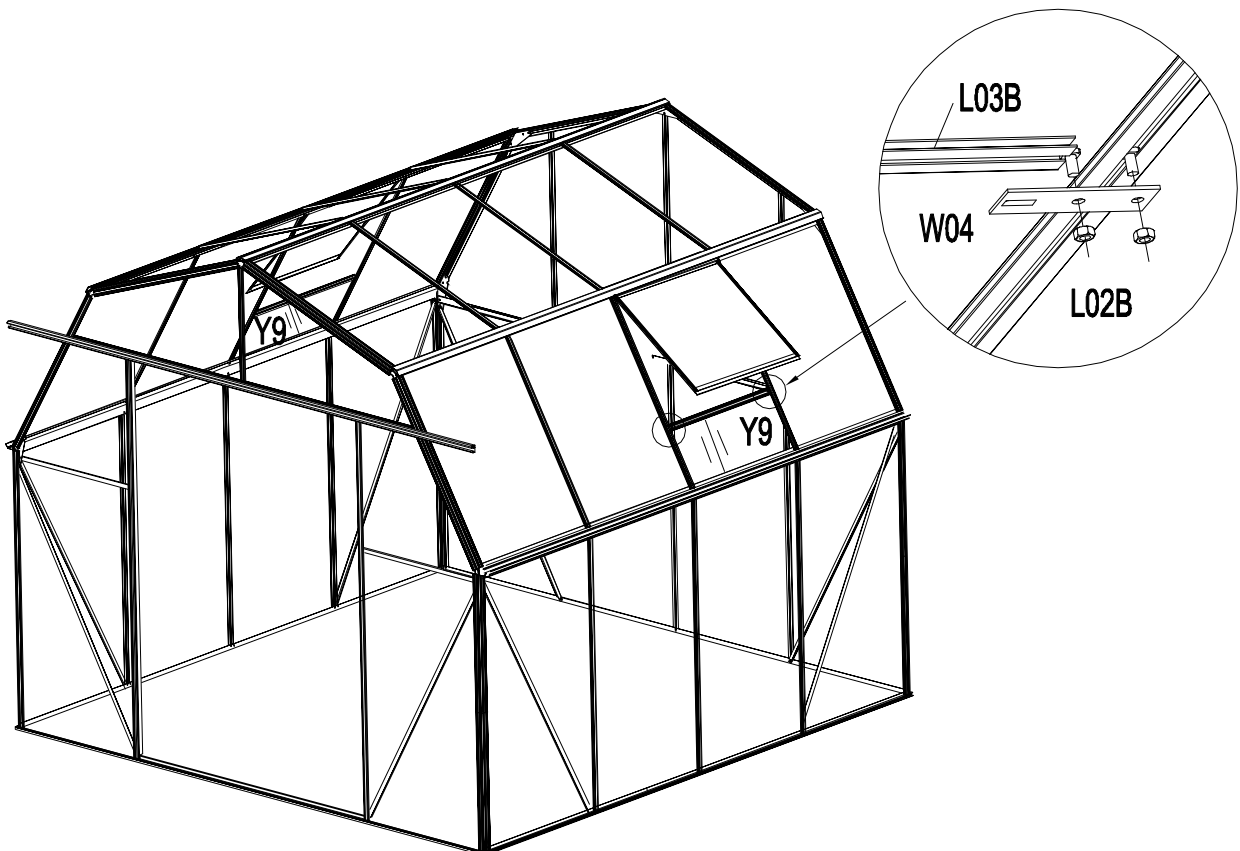

Grow-N-UP Greenhouse

Assembly Instruction

PRODUCT SIZE(LxWxH): 8' x 8' x 7'

PLEASE READ CAREFULLY BEFORE ASSEMBLY

P2~P3 Door Frame Assembly P9~P14 Front Frame Assembly Parts NO. QTY.

PART	NO.	Qty.
	L18A	3
	L18B	1
	L15	2
	L16A	1
	L16B	5

Step.8

Step.17

Step.21

Step.23

PART	NO.	QTY.
	S01	16
	M01	16
	W05	14

Step.1

Step.2

Step.3