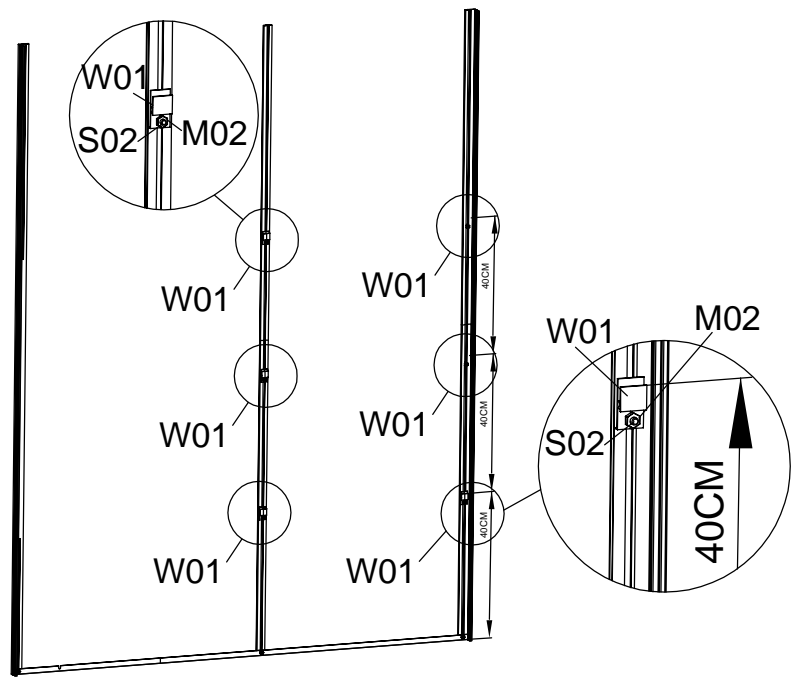

Tool N Patio Greenhouse

Assembly instruction

PRODUCT SIZE(LxWxH): 1'-11" x 3'-2" x 6'-1"
PLEASE READ CAREFULLY BEFORE ASSEMBLY

P2 Door Frame Assembly

PART	NO.	Qty.
	L15	1
	L16A	1
	L18A	2

P7-P9 Assembly

PART	NO.	Qty.
	L01C	1
	L01D	1
	L04A	1
	L07	1
	L10	1
	L14	1

PART	NO.	Qty.
	L15	1
	L16A	1
	L18A	2

P2 Door Frame Assembly

PART	NO.	QTY.
	L19	1
	L19A	1
	L20	1
	L21	1

P3 Window Frame Assembly

step 2-1

step 2-2

step 2-3

PART	NO.	Qty.
	L02A	15
	L09	6

P4 Assembly

Step 3-1

Step 3-2

P5-P6 Assembly

PART	NO.	Qty.
	L01A	2
	L03A	1
	L06	1
	L08A	1

Step 4-1

Step 4-2

Step 4-3

Step 4-4

Step 4-5

PART	NO.	Qty.
	L01C	1
	L01D	1
	L04A	1
	L07	1
	L10	1
	L14	1

P7-P9 Assembly

Step 5-1

STEP.16

Step 5-2

Step 5-3