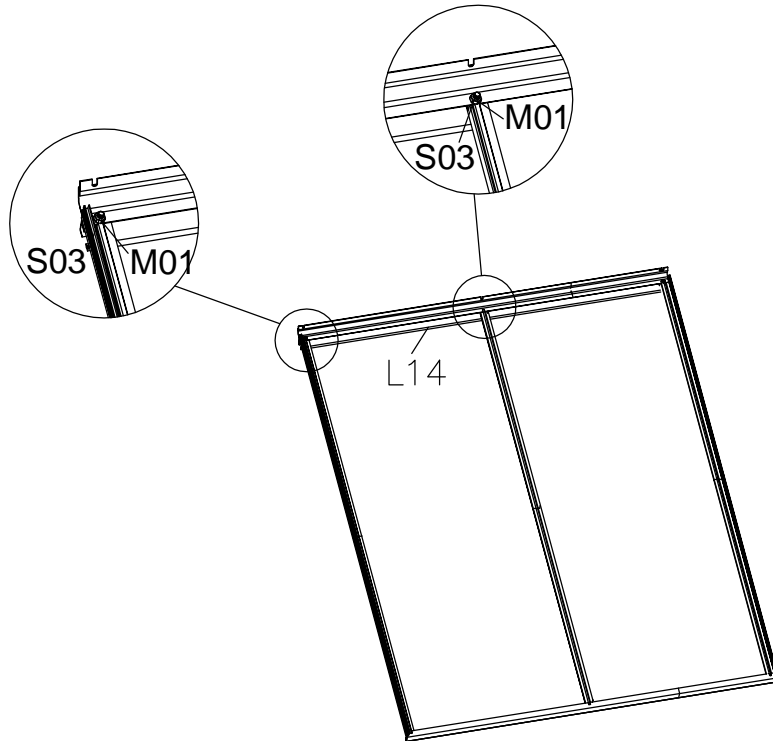

## Assembly instruction

PRODUCT SIZE(LxWxH): 1'-11" x 3'-2" x 6'-1"  
PLEASE READ CAREFULLY BEFORE ASSEMBLY

P2 Door Frame Assembly

PART	NO.	Qty.
	L15	1
	L16A	1
	L18A	2

P7-P9 Assembly

PART	NO.	Qty.
	L01C	1
	L01D	1
	L04A	1
	L07	1
	L10	1
	L14	1

Step 4-4

Step 4-5

PART	NO.	Qty.
	L01C	1
	L01D	1
	L04A	1
	L07	1
	L10	1
	L14	1

P7-P9 Assembly

Step 5-1

STEP.16

Step 5-2

Step 5-3

Step 5-4

Step 5-5

Step 5-6

Step 5-7

Step 5-8

P10-P13 Assembly

PART	NO.	Qty.
	L01B	1
	L01E	1
	L03B	1
	L08B	2

Step 9

Step 10

Step 11

Step 3-2

Step 12

W01

Step 3-2

J02R/L

Step 13