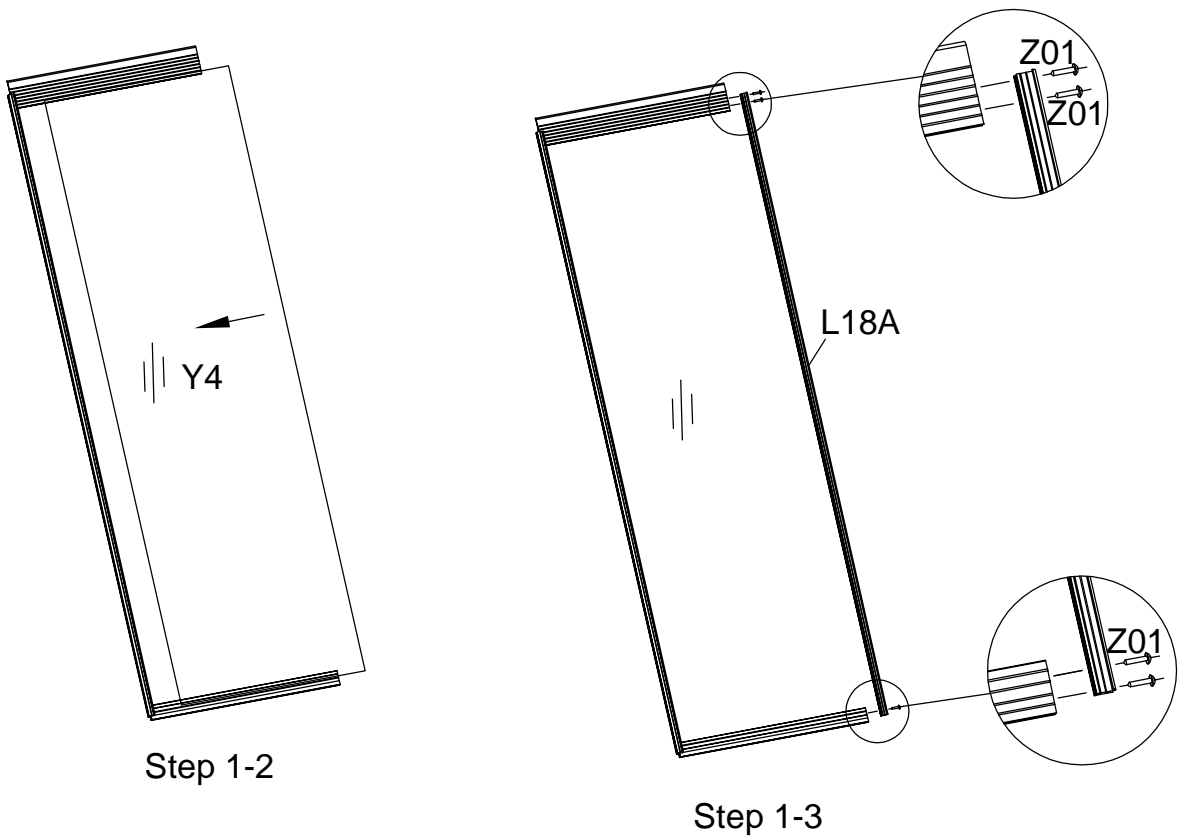

Tool N Patio Greenhouse

Assembly instruction

PRODUCT SIZE(LxWxH): 1'-11" x 3'-2" x 6'-1"
PLEASE READ CAREFULLY BEFORE ASSEMBLY

P2 Door Frame Assembly

PART	NO.	Qty.
	L15	1
	L16A	1
	L18A	2

P7-P9 Assembly

PART	NO.	Qty.
	L01C	1
	L01D	1
	L04A	1
	L07	1
	L10	1
	L14	1

PART	NO.	Qty.
	L02A	15
	L09	6

PARTS

PART	NO.	Qty.
	W01	12
	S01	30
	M01	32
	S02	32
	M02	32
	S03	2
	Z01	9
	Z02	6
	J02L/R	1/1
	J01	2
	J03L/R	1/1
	W02	1

P5-P6 Assembly

PART	NO.	Qty.
	L01A	2
	L03A	1
	L06	1
	L08A	1

PART	NO.	Qty.
	L15	1
	L16A	1
	L18A	2

P2 Door Frame Assembly

PART	NO.	QTY.
	L19	1
	L19A	1
	L20	1
	L21	1

P3 Window Frame Assembly

step 2-1

step 2-2

step 2-3

PART	NO.	Qty.
	L02A	15
	L09	6