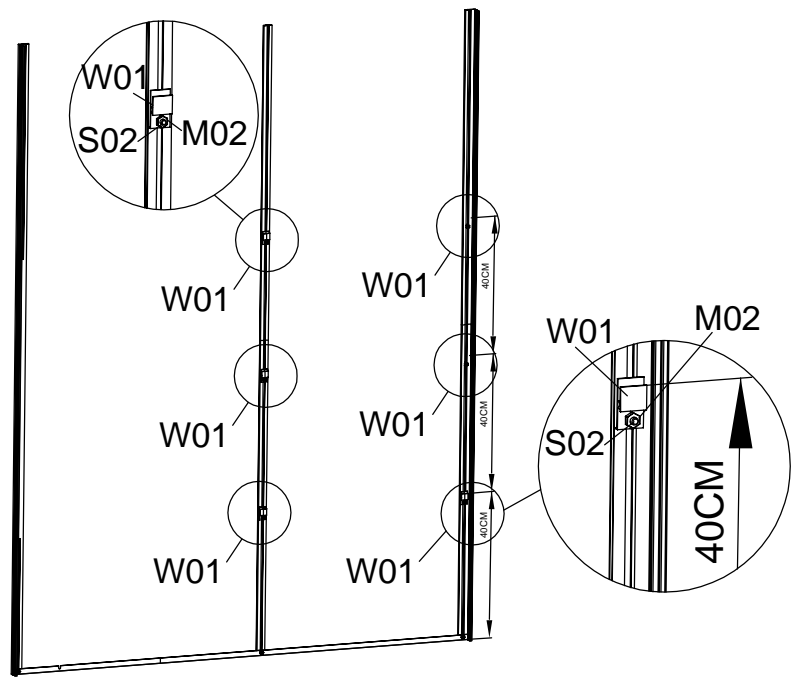

## Assembly instruction

PRODUCT SIZE(LxWxH): 1'-11" x 3'-2" x 6'-1"  
PLEASE READ CAREFULLY BEFORE ASSEMBLY

P2 Door Frame Assembly

PART	NO.	Qty.
	L15	1
	L16A	1
	L18A	2

P7-P9 Assembly

PART	NO.	Qty.
	L01C	1
	L01D	1
	L04A	1
	L07	1
	L10	1
	L14	1

PART	NO.	Qty.
	L15	1
	L16A	1
	L18A	2

P2 Door Frame Assembly

PART	NO.	QTY.
	L19	1
	L19A	1
	L20	1
	L21	1

P3 Window Frame Assembly

step 2-1

step 2-2

step 2-3

PART	NO.	Qty.
	L02A	15
	L09	6

P4 Assembly

Step 3-1

Step 3-2

P5-P6 Assembly

PART	NO.	Qty.
	L01A	2
	L03A	1
	L06	1
	L08A	1

Step 4-1

Step 4-2

Step 4-3

Step 4-4

Step 4-5

PART	NO.	Qty.
	L01C	1
	L01D	1
	L04A	1
	L07	1
	L10	1
	L14	1

P7-P9 Assembly

Step 5-1

STEP.16

Step 5-2

Step 5-3