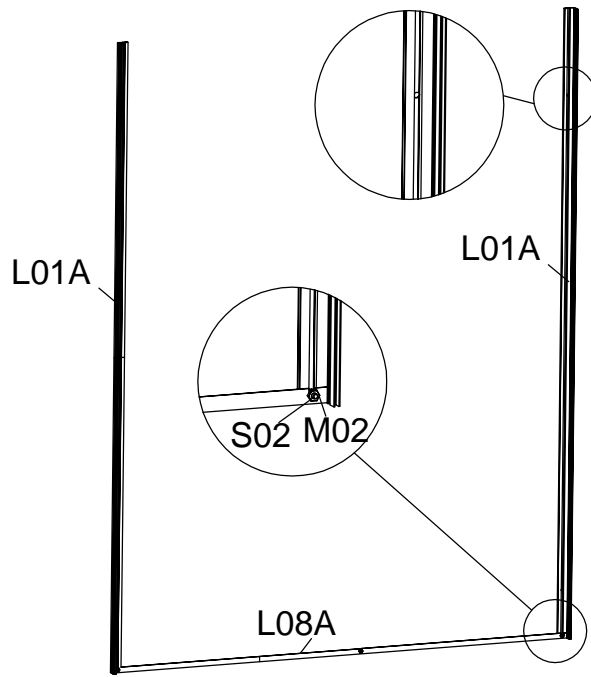

## Assembly instruction

PRODUCT SIZE(LxWxH): 1'-11" x 3'-2" x 6'-1"  
PLEASE READ CAREFULLY BEFORE ASSEMBLY

P2 Door Frame Assembly

PART	NO.	Qty.
	L15	1
	L16A	1
	L18A	2

P7-P9 Assembly

PART	NO.	Qty.
	L01C	1
	L01D	1
	L04A	1
	L07	1
	L10	1
	L14	1

PART	NO.	Qty.
	L02A	15
	L09	6

PARTS

PART	NO.	Qty.
	W01	12
	S01	30
	M01	32
	S02	32
	M02	32
	S03	2
	Z01	9
	Z02	6
	J02L/R	1/1
	J01	2
	J03L/R	1/1
	W02	1

P5-P6 Assembly

PART	NO.	Qty.
	L01A	2
	L03A	1
	L06	1
	L08A	1

P4 Assembly

Step 3-1

Step 3-2

P5-P6 Assembly

PART	NO.	Qty.
	L01A	2
	L03A	1
	L06	1
	L08A	1

Step 4-1

Step 4-2

Step 4-3

Step 4-4

Step 4-5

PART	NO.	Qty.
	L01C	1
	L01D	1
	L04A	1
	L07	1
	L10	1
	L14	1

P7-P9 Assembly

Step 5-1

STEP.16

Step 5-2

Step 5-3