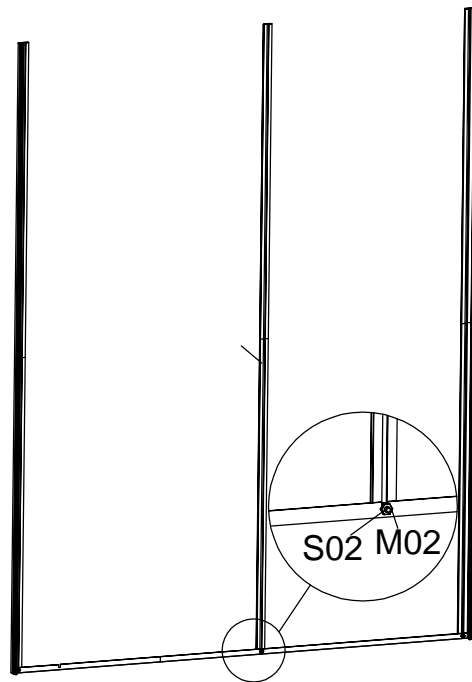

## Assembly instruction

PRODUCT SIZE(LxWxH): 1'-11" x 3'-2" x 6'-1"  
PLEASE READ CAREFULLY BEFORE ASSEMBLY

P2 Door Frame Assembly

PART	NO.	Qty.
	L15	1
	L16A	1
	L18A	2

P7-P9 Assembly

PART	NO.	Qty.
	L01C	1
	L01D	1
	L04A	1
	L07	1
	L10	1
	L14	1

P4 Assembly

Step 3-1

Step 3-2

P5-P6 Assembly

PART	NO.	Qty.
	L01A	2
	L03A	1
	L06	1
	L08A	1

Step 4-1

Step 4-2

Step 4-3