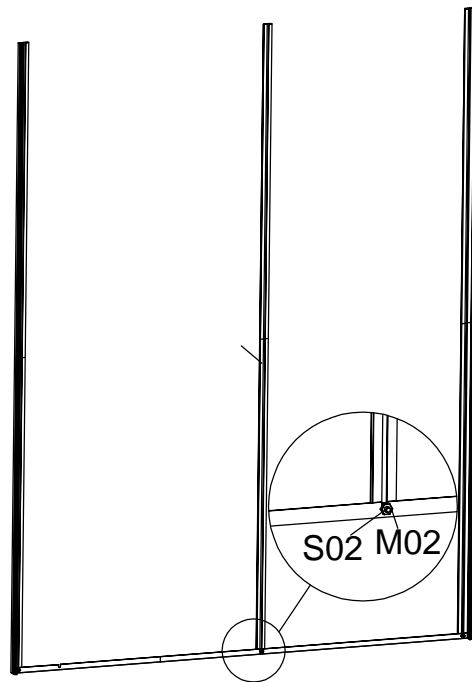

Tool N Patio Greenhouse

Assembly instruction

PRODUCT SIZE(LxWxH): 1'-11" x 3'-2" x 6'-1"
PLEASE READ CAREFULLY BEFORE ASSEMBLY

P2 Door Frame Assembly

PART	NO.	Qty.
	L15	1
	L16A	1
	L18A	2

P7-P9 Assembly

PART	NO.	Qty.
	L01C	1
	L01D	1
	L04A	1
	L07	1
	L10	1
	L14	1

PART	NO.	Qty.
	L15	1
	L16A	1
	L18A	2

P2 Door Frame Assembly

PART	NO.	QTY.
	L19	1
	L19A	1
	L20	1
	L21	1

P3 Window Frame Assembly

step 2-1

step 2-2

step 2-3

PART	NO.	Qty.
	L02A	15
	L09	6

P4 Assembly

Step 3-1

Step 3-2

P5-P6 Assembly

PART	NO.	Qty.
	L01A	2
	L03A	1
	L06	1
	L08A	1

Step 4-1

Step 4-2

Step 4-3

Step 4-4

Step 4-5

PART	NO.	Qty.
	L01C	1
	L01D	1
	L04A	1
	L07	1
	L10	1
	L14	1

P7-P9 Assembly

Step 5-1

STEP.16

Step 5-2

Step 5-3