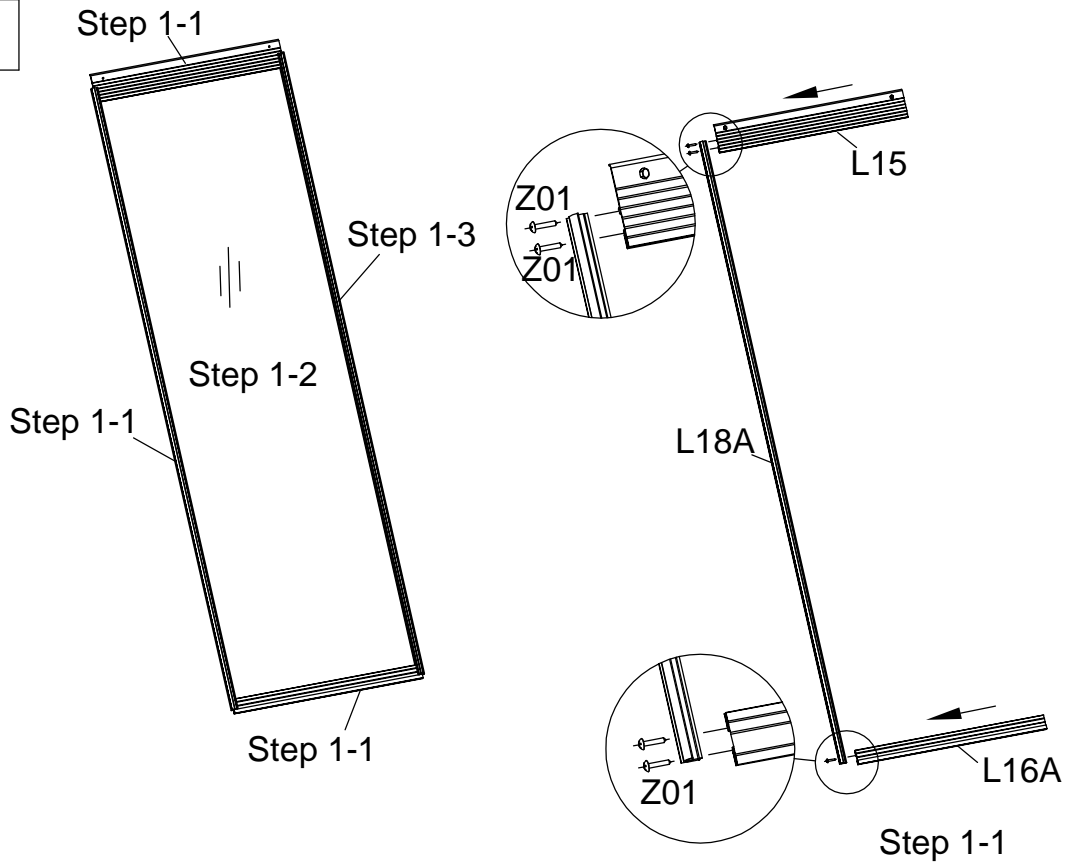

PART	NO.	Qty.
	L15	1
	L16A	1
	L18A	2

P2 Door Frame Assembly