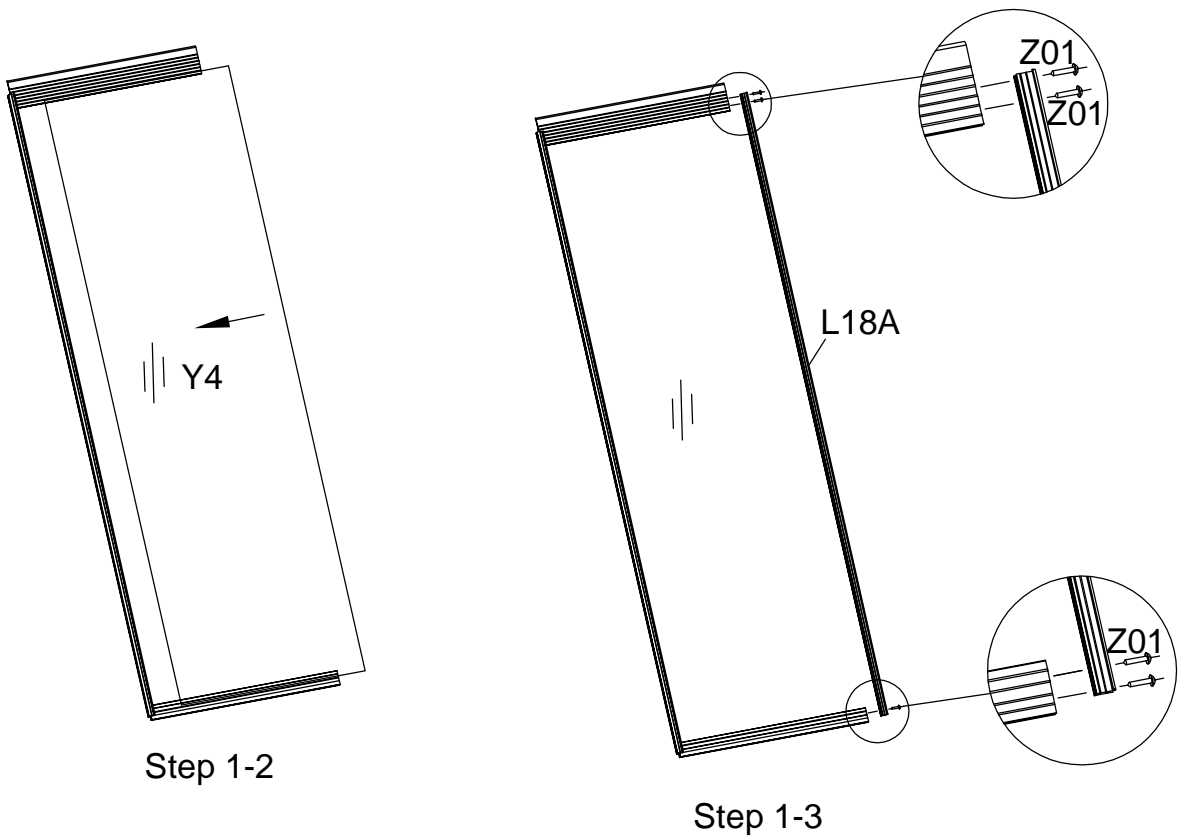

PART	NO.	Qty.
	L15	1
	L16A	1
	L18A	2

P2 Door Frame Assembly